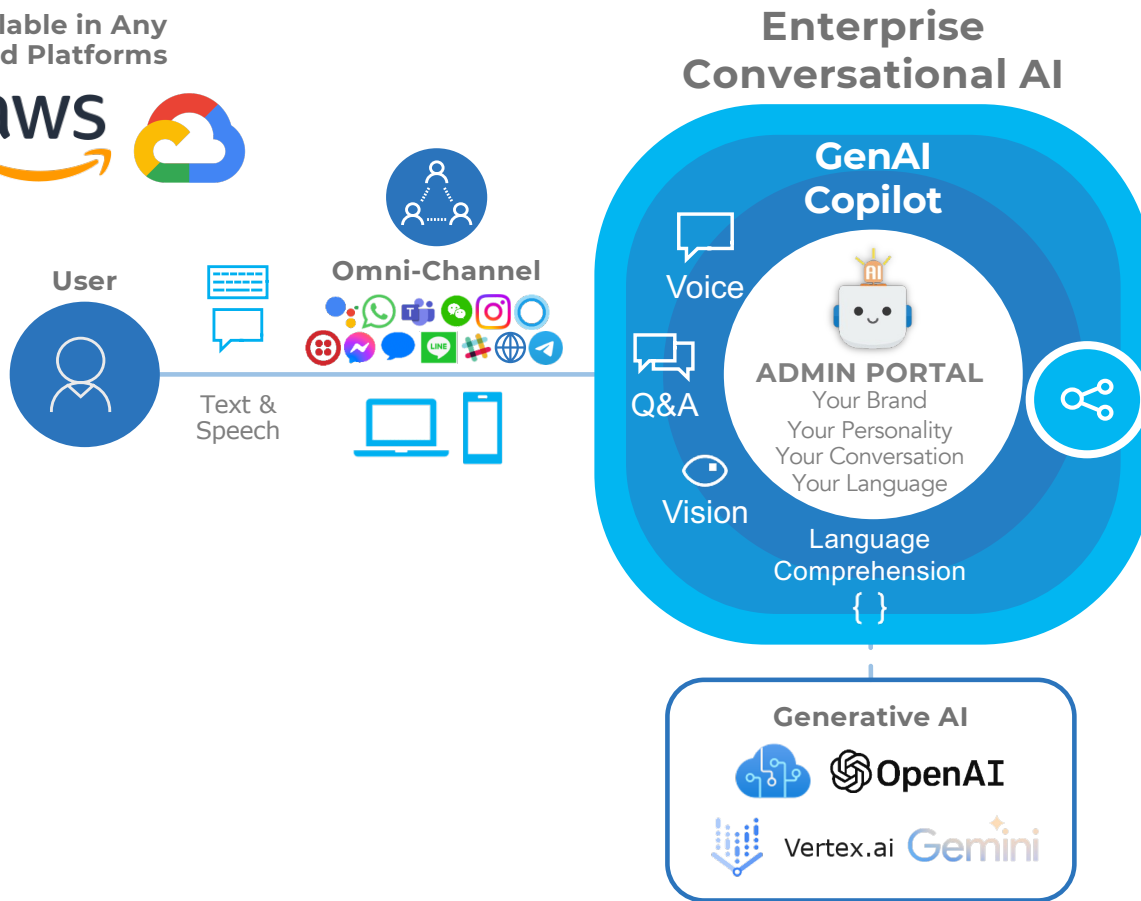

Intumit Services

Intumit Services with GenAI

Enterprise Level GenAI Admin Portal

Available in Any
Cloud Platforms

Knowledge, DB & Storage

- General Knowledge
- Conversation Logs
- Materials/ Source

Conversation Analysis & Analytics