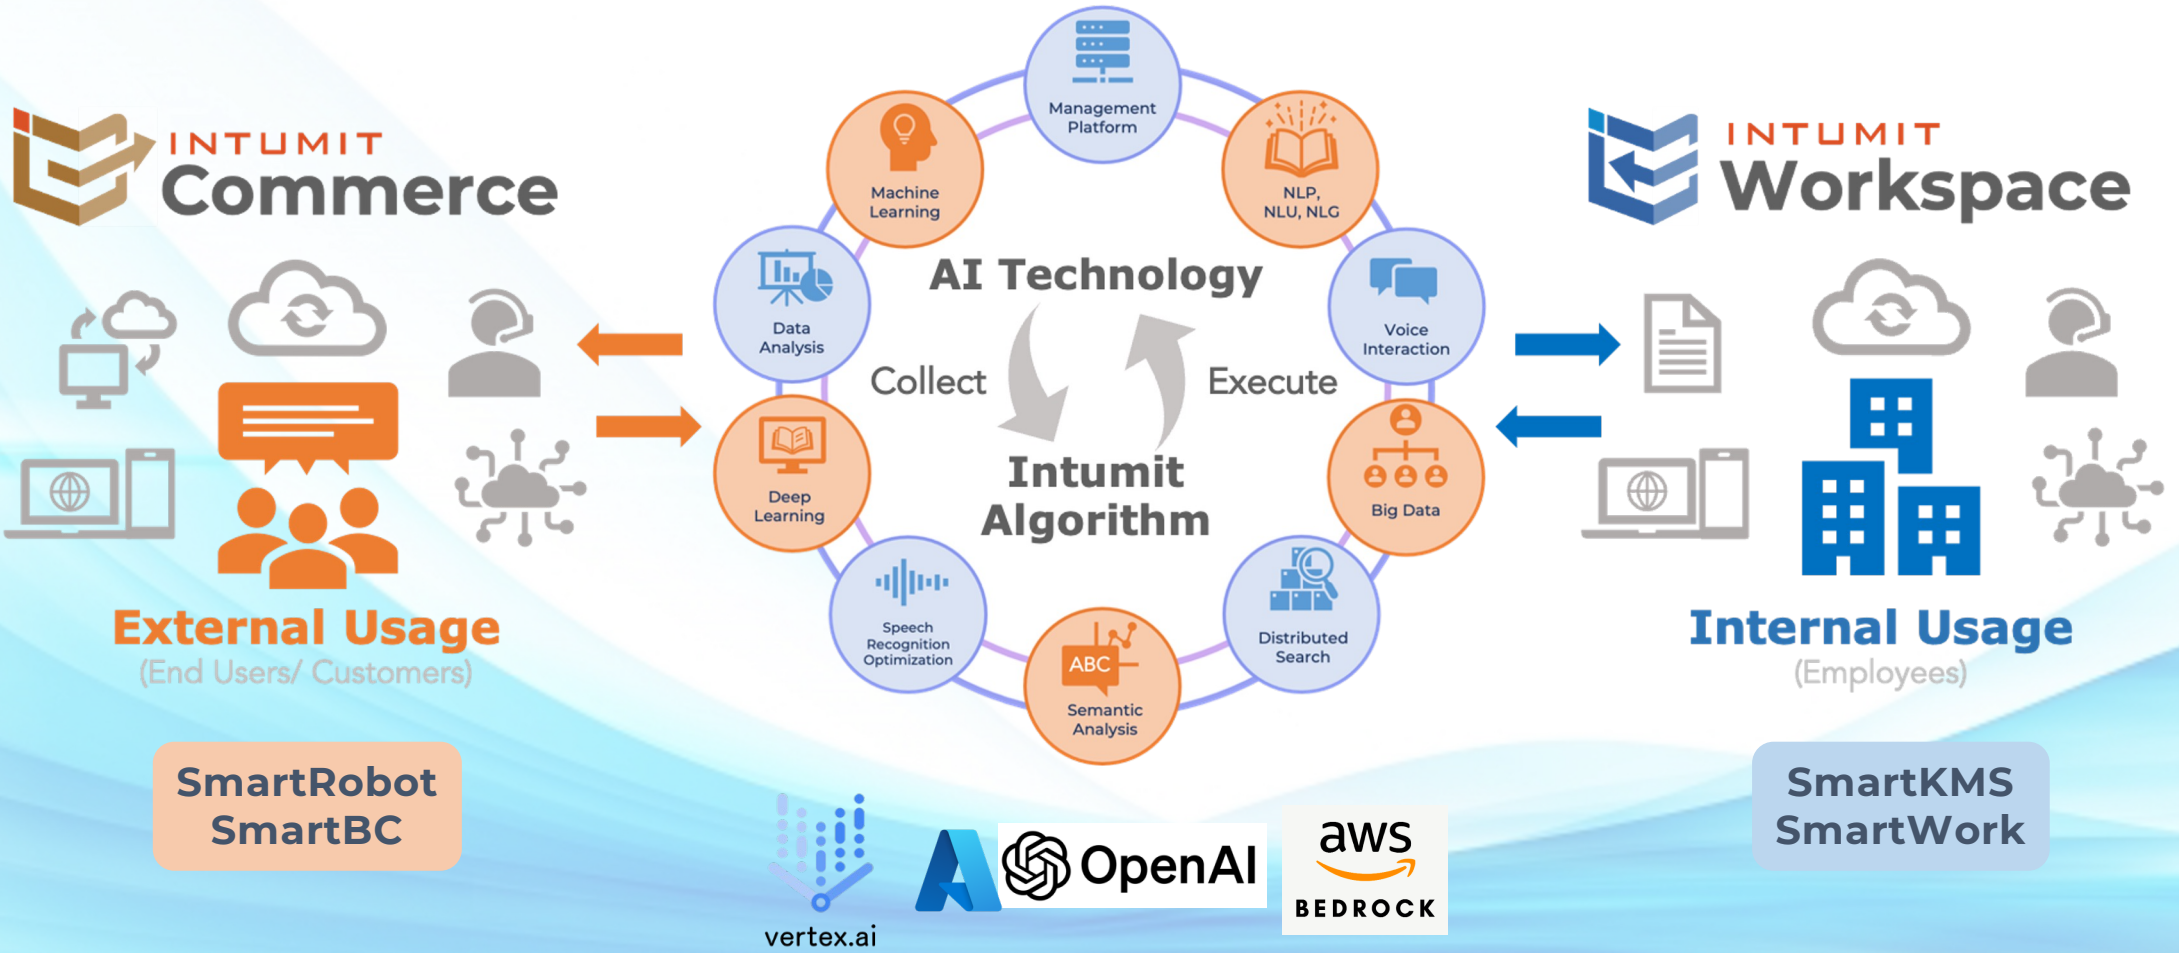

Intumit Services