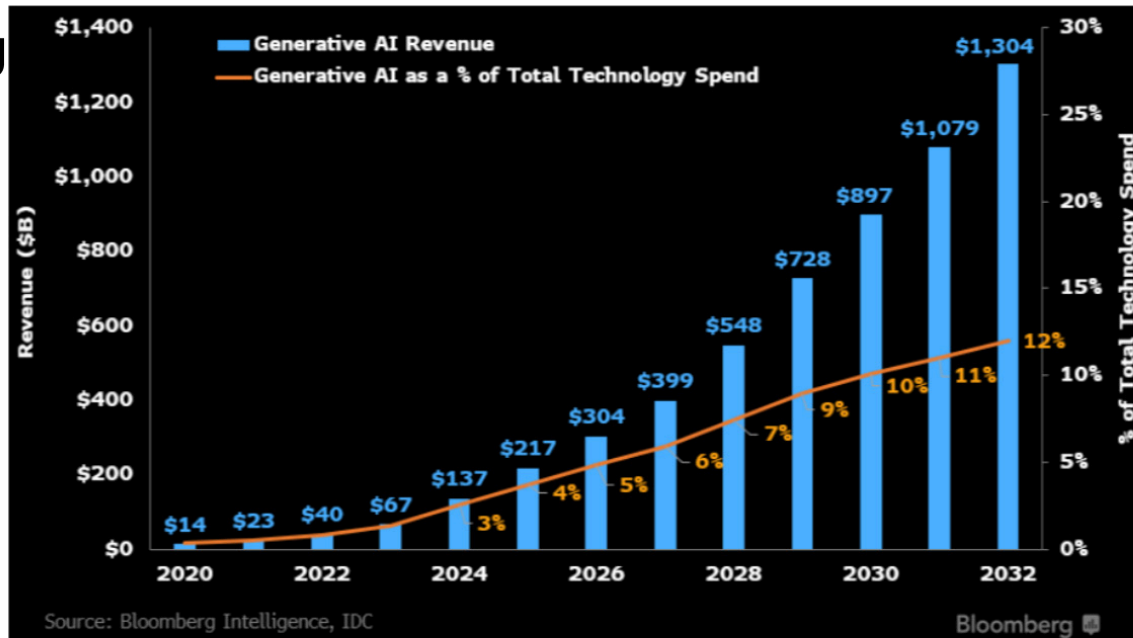

Enterprise AI Market Growth are Accelerating

Gartner

80%

of enterprises will have incorporated AI by 2026

IDC

73.3%

Spending on GenAI Solutions Will Reach $143 Billion in 2027 with a Five-Year CAGR of 73.3%

EY Building a better working world

71%

of Asia-Pacific CEOs are accelerating GenAI investments

Bloomberg

INTUMIT